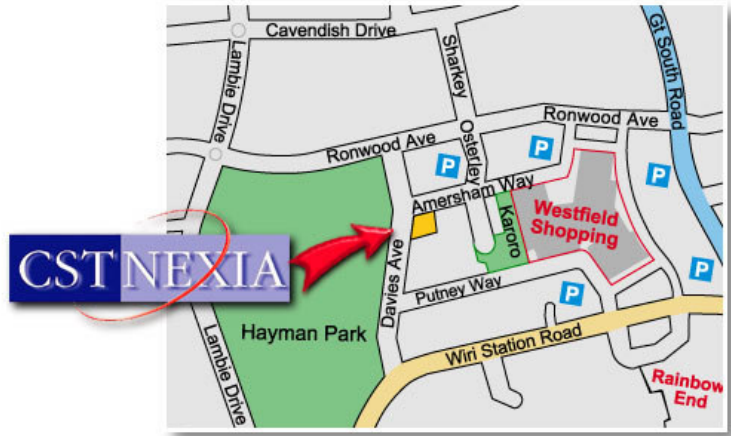

DIRECTIONS

From
Ronwood Ave

Additional street parking available here along Davies Ave. (180mins)

D
a
v
i
e
s
A
v
e

Amersham Way

Please Park Here
2 guest car parks

Enter car park
here

From
Wiri Station